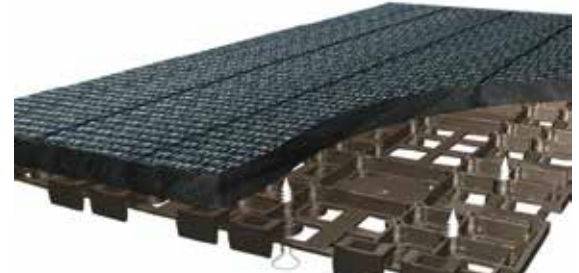

## OUTEX DESIGN

32 x 300 x 600mm  
11.62 sq.ft / 6pc / box

- ① Woven vinyl / PVC-free design coverings
- ② Thermo treated pine
- ③ Click grid

Waterproof

OUTEX DESIGN 191003-2  
Canadian Oak Grey

OUTEX DESIGN 1843  
Norwegian Dark Oak